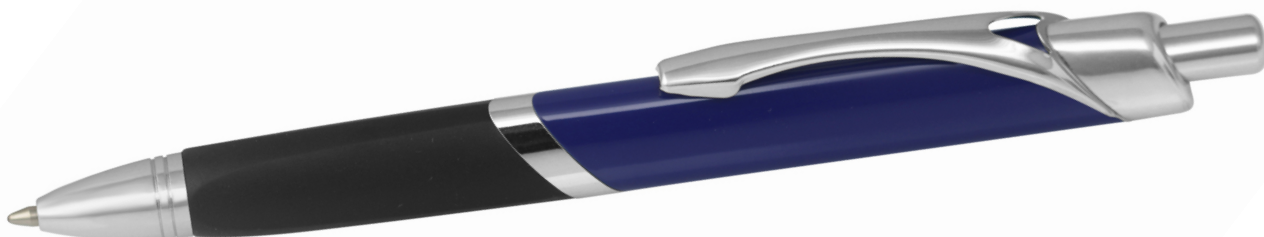

# Z520 Marc Metal Ballpoint Pen

Marc Metal Ballpoint Pen comes styled with contrasting colours, a distinctive round-cornered triangular barrel, and angled features to produce an elegant alternative.

Printed with a logo for your client's promotion, which can be done via pad print to the barrel, this pen will be sure to create a good impression.