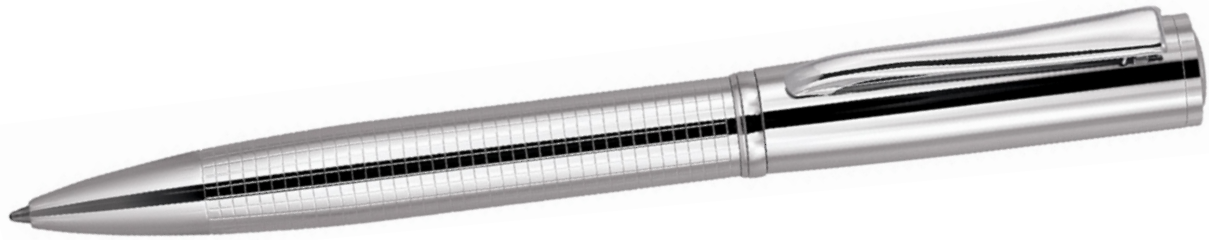

# Z728X Diego Metal Ballpoint Pen

With traditional quality and resilience, the Diego Metal Ballpoint Pen boasts a robust and ergonomic feel in the hand, which is sure to complement your client's promotion.