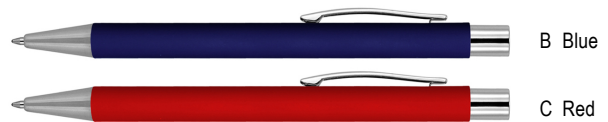

Colours

B Blue

C Red

Print Area

Pad Print (barrel): 55 x 7mm

Engrave Area

Engrave (barrel): 55 x 7mm

Engrave Color: White