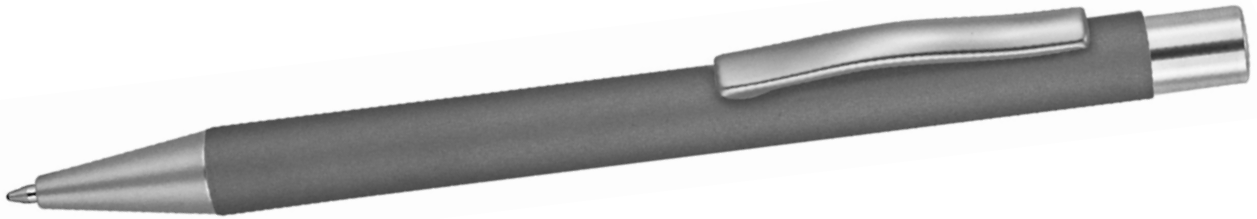

Z758

Michaela Satin Matte Rubber Metal Ballpoint Pen

Parker type refill - German ink - 4,000m

- Push Button
- Retractable ballpoint
- Black ink

Packaging info

Shipping Carton Qty: 500
Shipping Carton Size: 53 x 39.5 x 23.5cm
(LxWxH)
Carton Weight (kg): 11.5