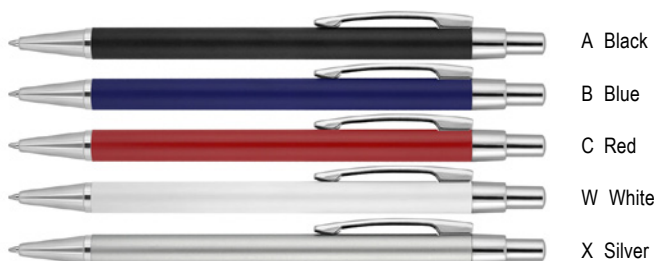

Colours

A Black

B Blue

C Red

W White

X Silver

Print Area

50 x 6mm

Engrave Area

50 x 6mm

Engrave Colour: Chrome