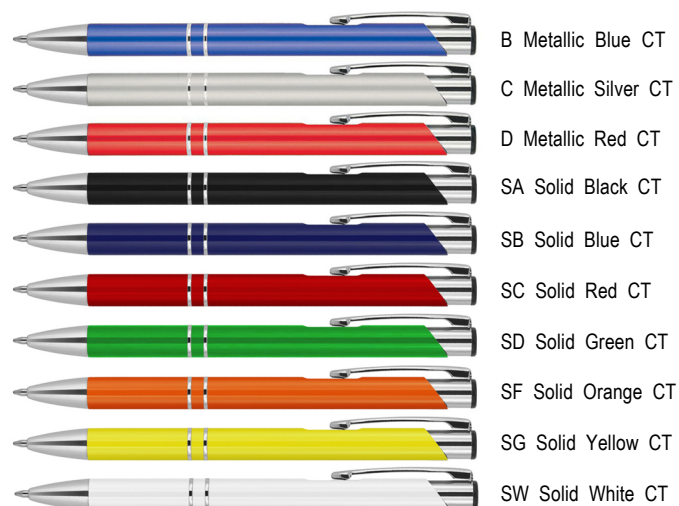

Z550 Julia Metal Ballpoint Pen

The Julia Metallic colour and Solid colour Ballpoint Pens present a sharp, corporate style with smooth, straight lines.

A push action, retractable ballpoint delivers black ink from a smooth, quality Parker type refill - German ink - 4,000m.

This metal promotional pen can be printed with your client's logo or brand to create a fine gift or, alternatively, laser engraved with a white finish for an even classier result. See Z551 for matching mechanical pencil and Z251 for matching plastic pen.

18g metal barrel.

- Push button
- Retractable ballpoint
- Black ink

Packaging info

Shipping Carton Qty: 500

Shipping Carton Size: 33.5 x 17.5 x 33.5cm
(LxWxH)

Carton Weight (kg): 18.7

Print Area

Pad Print (barrel): 50 x 7mm

Engrave Area

Engrave (barrel): 50 x 7mm

Engrave Color: White

Colours