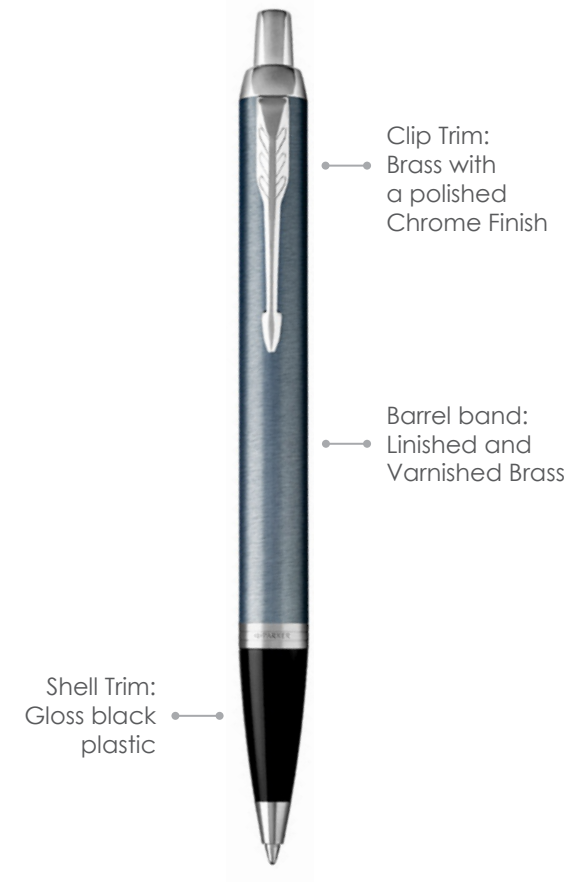

### Engrave Area

Engrave: 40 x 7mm  
Engrave Color: Gold

IM

Light Blue Grey Chrome Trim Ballpoint - MADE IN FRANCE  
1975648