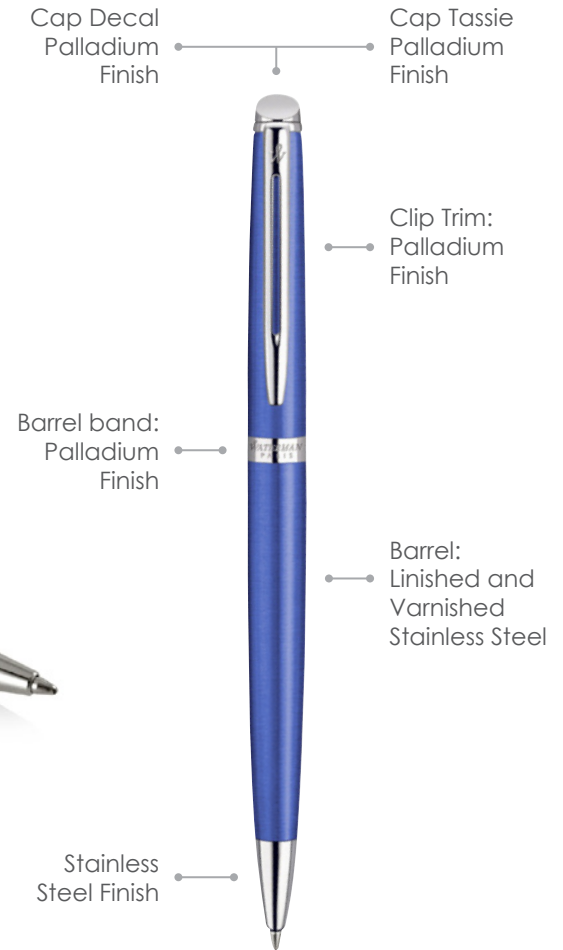

# Hemisphere

Comet Red Palladium Trim Ballpoint - MADE IN FRANCE  
2042968

## Print Area

Pad Print: 40 x 7mm

## Engrave Area

Engrave: 40 x 7mm  
Engrave Color: Gold

**WATERMAN**  
PARIS

# Hemisphere

Bright Blue Palladium Trim Ballpoint - MADE IN FRANCE  
2046601