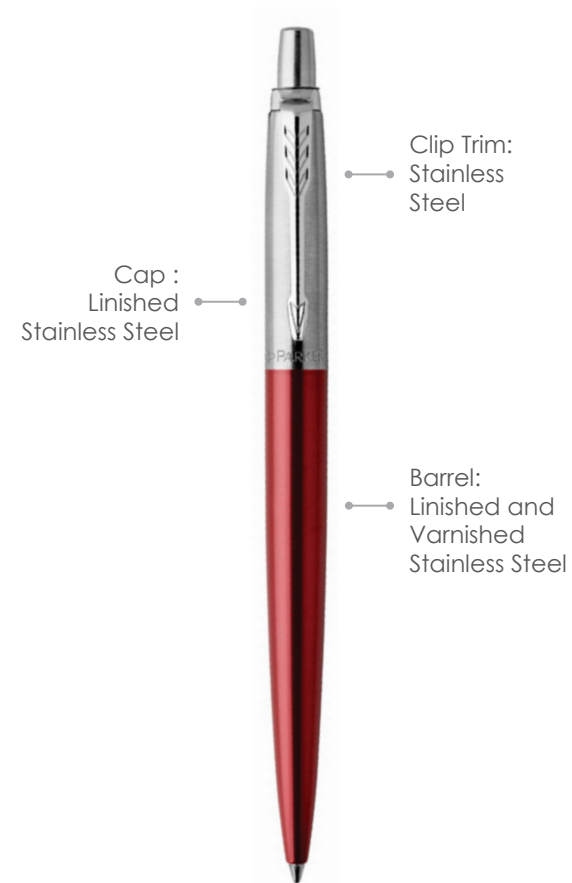

Jotter

Kensington Red Chrome Trim Ballpoint - MADE IN FRANCE
1953348