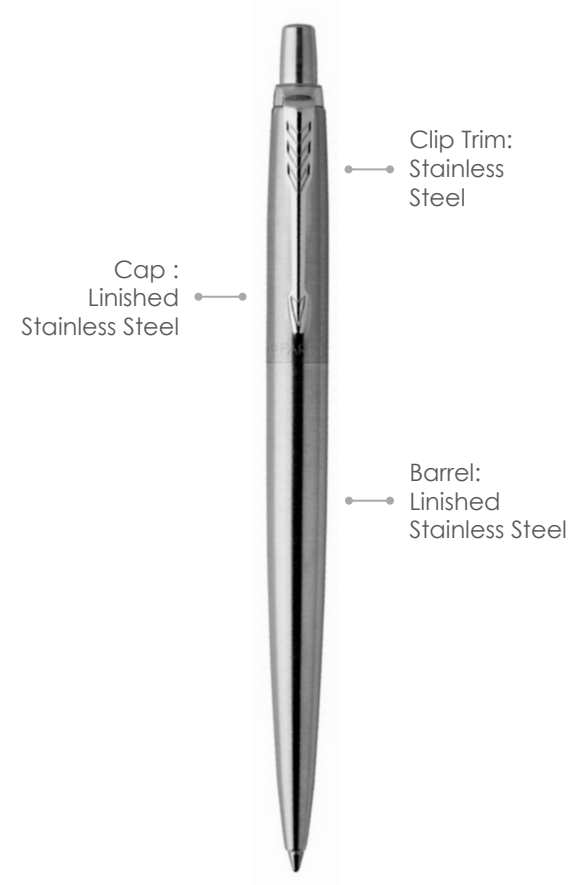

Jotter

Stainless Steel Chrome Trim Ballpoint - MADE IN FRANCE
1953344