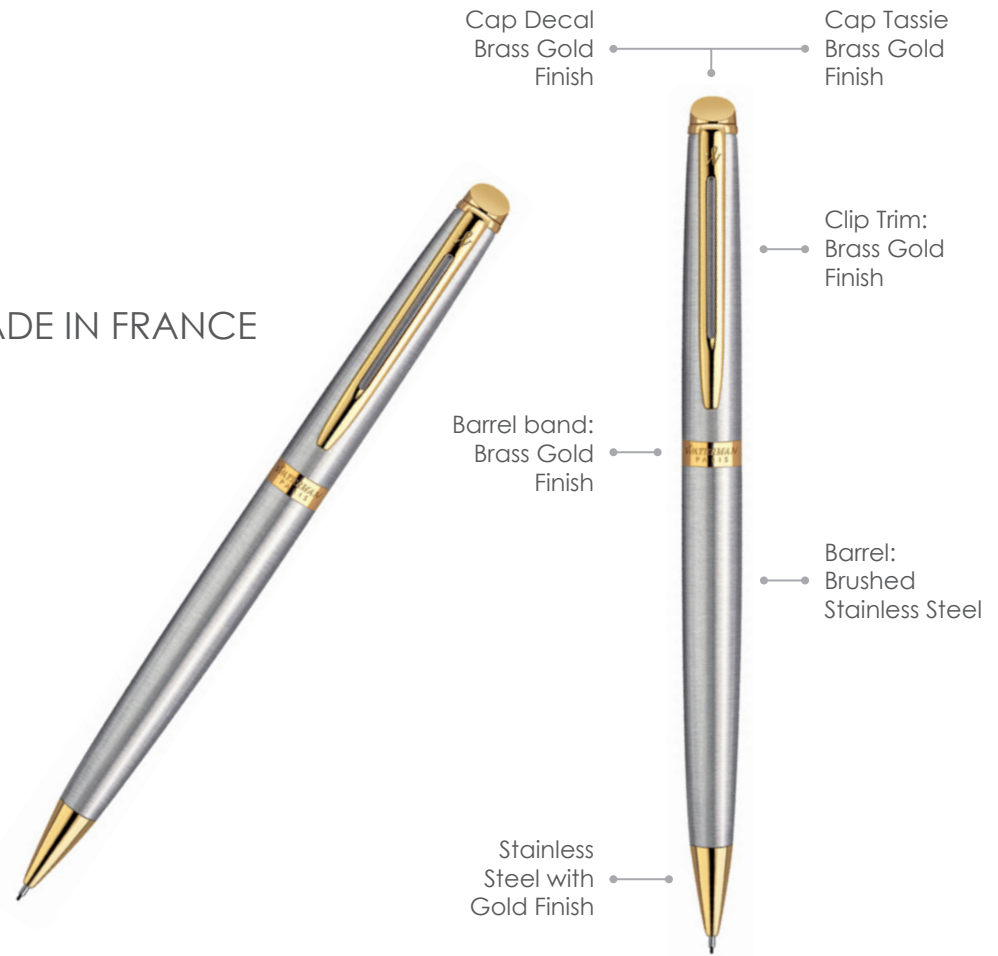

## Engrave Area

Engrave: 40 x 7mm  
Engrave Color: Silver

**WATERMAN**  
PARIS

# Hemisphere

Stainless Steel Gold Trim Mechanical Pencil - MADE IN FRANCE

S20102004