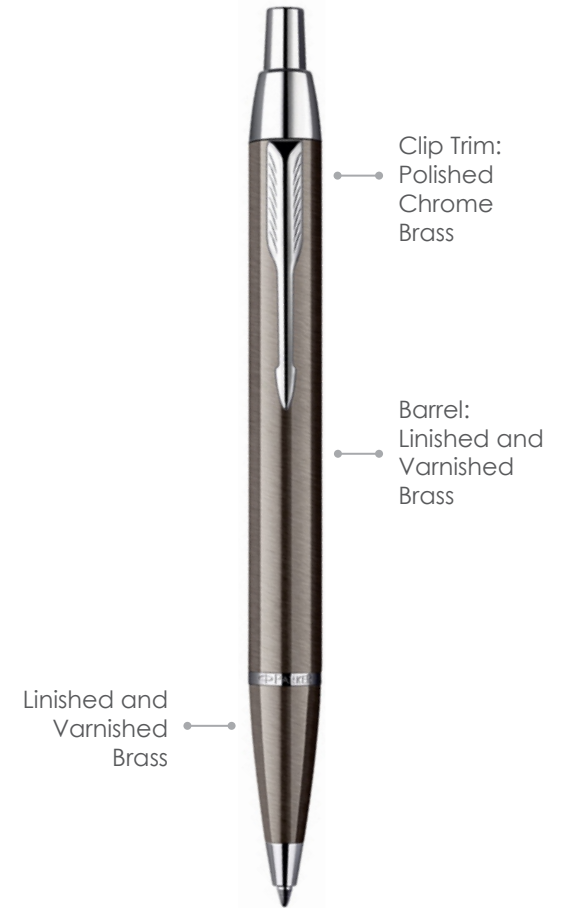

IM

Gunmetal Chrome Trim Ballpoint - MADE IN FRANCE
AP016303