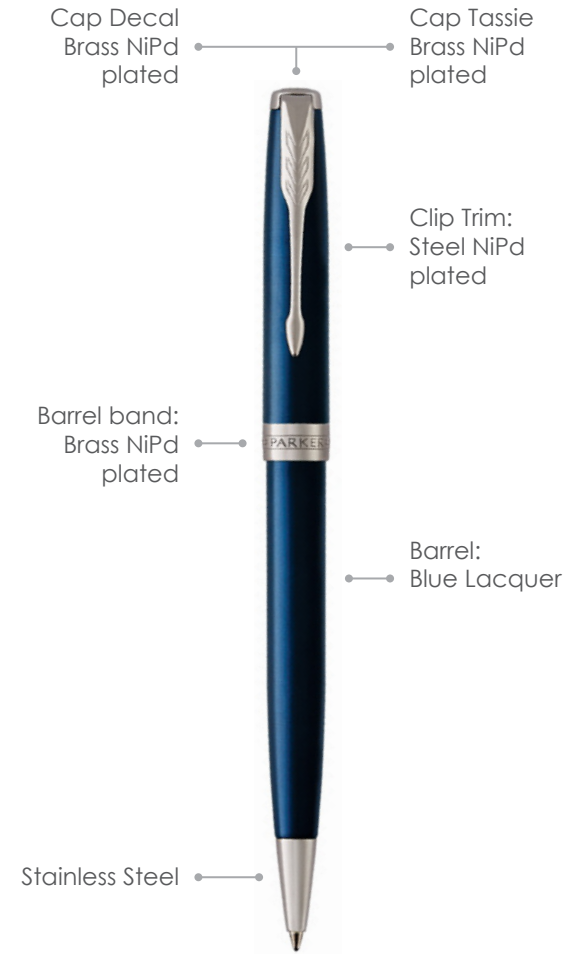

Sonnet

Lacquer Blue Chrome Trim Ballpoint - MADE IN FRANCE
1950889