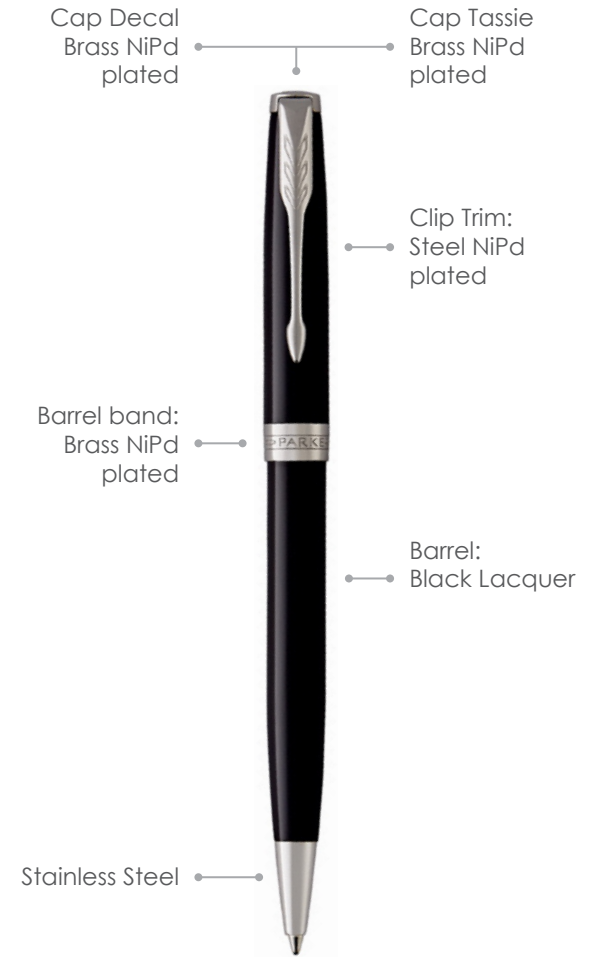

Sonnet

Lacquer Black Chrome Trim Ballpoint - MADE IN FRANCE
1950792