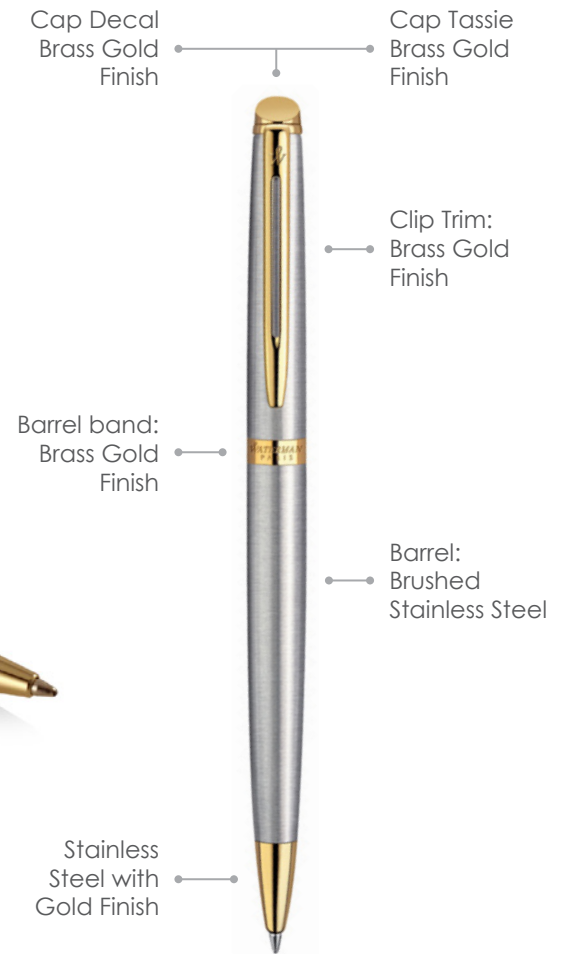

## Engrave Area

Engrave: 40 x 7mm  
Engrave Color: Silver

**WATERMAN**  
PARIS

# Hemisphere

Stainless Steel Gold Trim Ballpoint - MADE IN FRANCE

S20102003