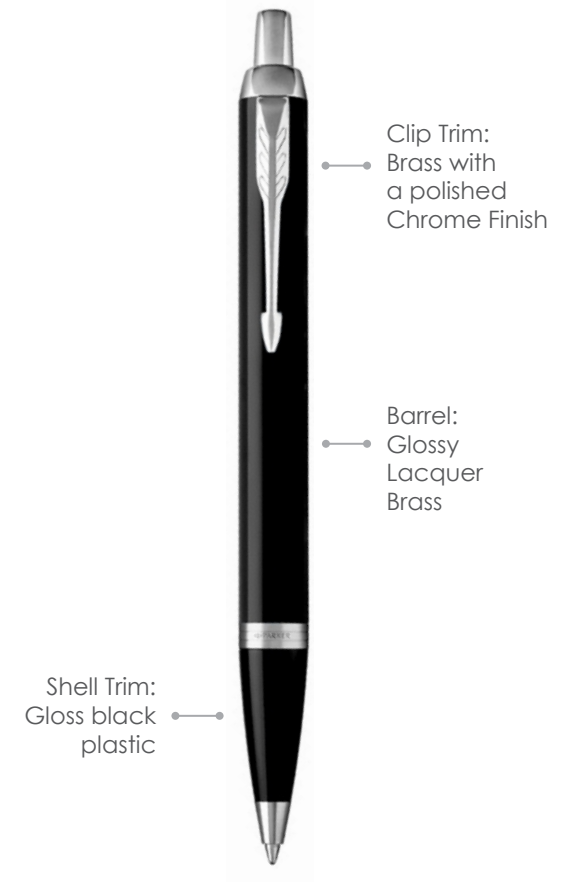

IM

Lacquer Black Chrome Trim Ballpoint - MADE IN FRANCE
1975636