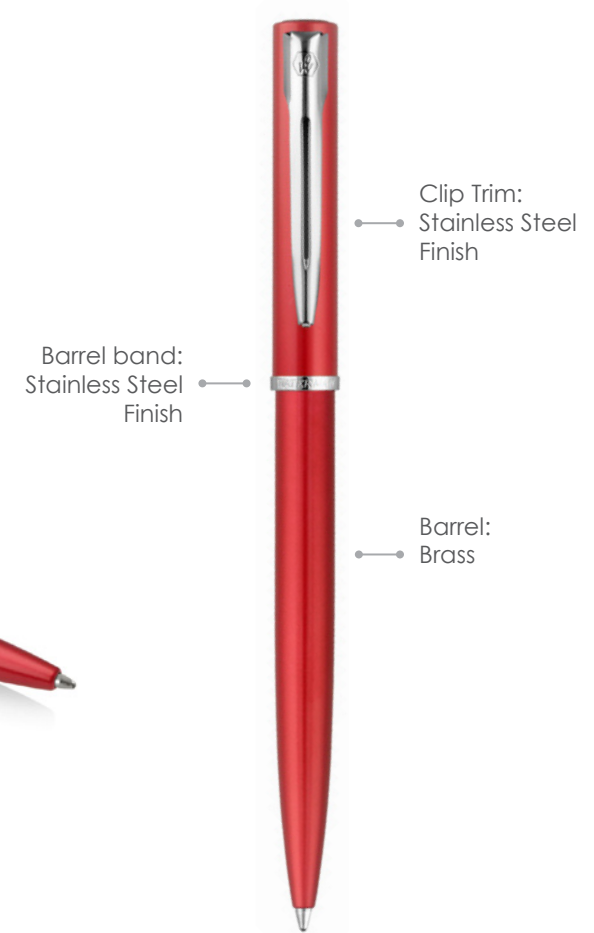

WATERMAN
PARIS

Allure

Red Chrome Trim Ballpoint - MADE IN FRANCE
2068193

Packaging info

Shipping Carton Qty: 80
Shipping Carton Size:
41.5 x 37.8 x 29.5cm (LxWxH)
Carton Weight (kg): 17

Print Area

Pad Print: 45 x 7mm

Engrave Area

Engrave: 45 x 7mm
Engrave Color: Gold