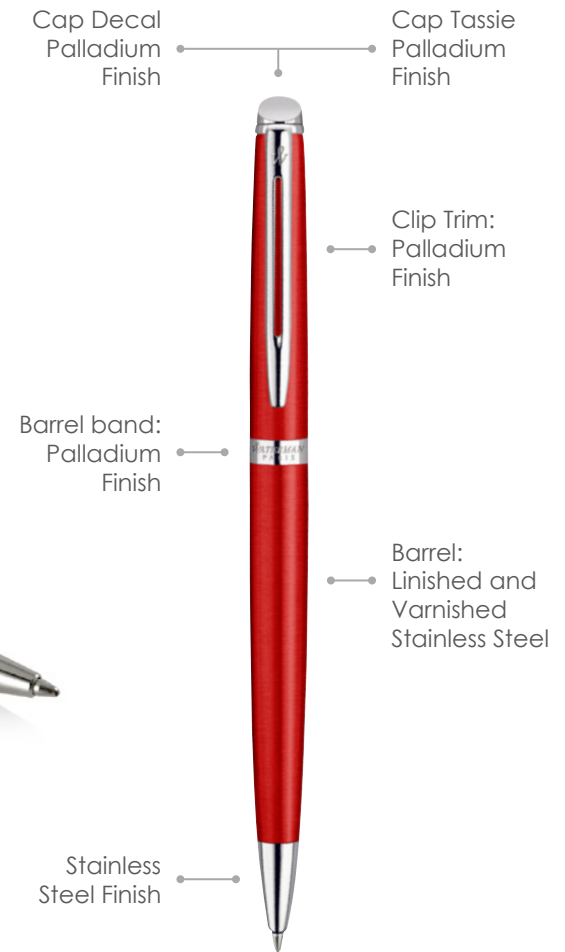

### Engrave Area

Engrave: 40 x 7mm  
Engrave Color: Silver

# Hemisphere

Gift your client's gift with timeless elegance.

Promotional writing instruments don't come any more stylish and classy than the Waterman Hemisphere Ballpoint or Rollerball pen.

Engraved in with your client's brand or personalisation, or pad printed with your client's logo.

# Hemisphere

Comet Red Palladium Trim Ballpoint - MADE IN FRANCE  
2042968