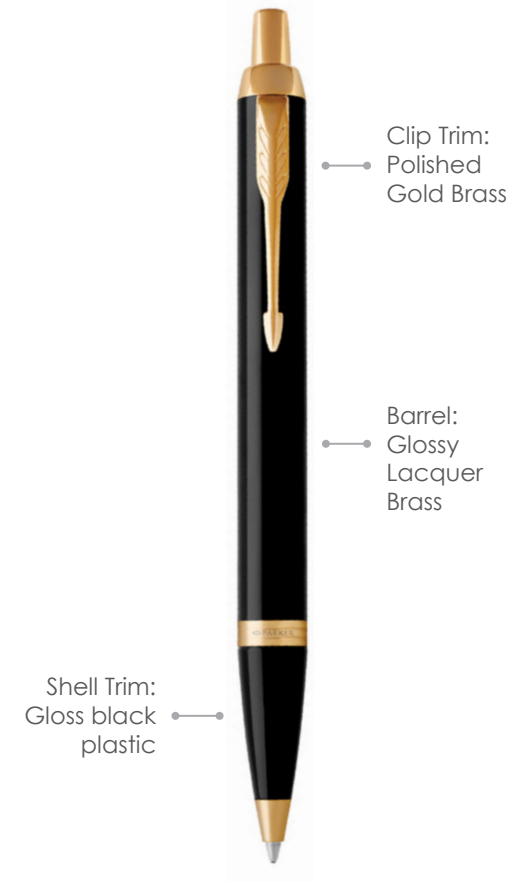

Print Area

Pad Print: 40 x 7mm

Engrave Area

Engrave: 40 x 7mm  
Engrave Color: Gold

IM

Lacquer Black Gold Trim Ballpoint - MADE IN FRANCE  
1975638