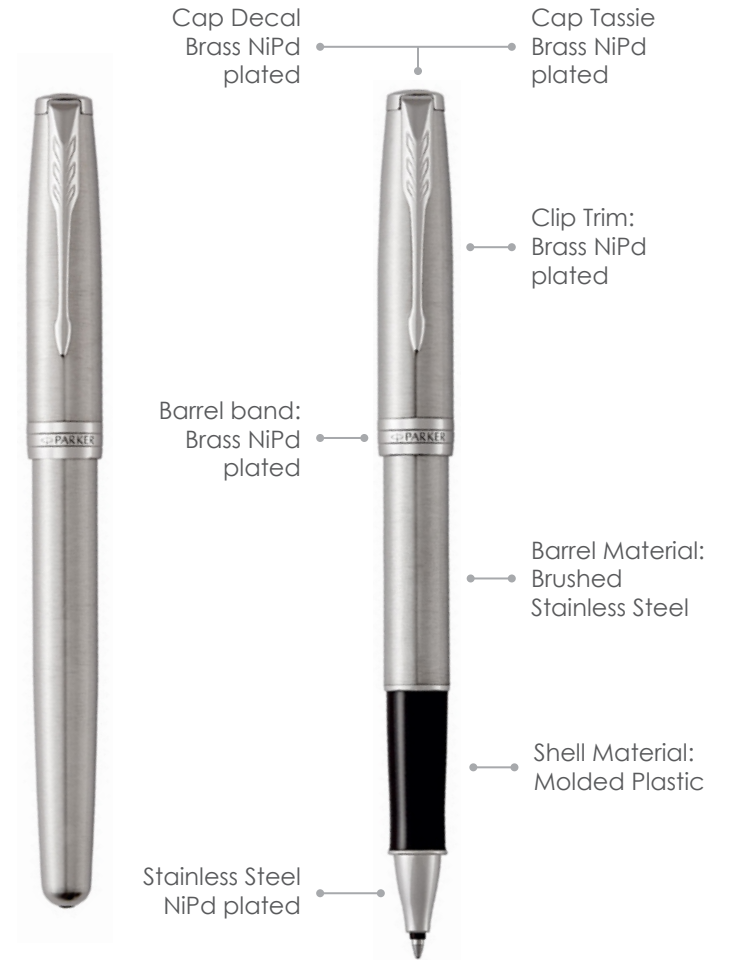

Sonnet

Stainless Steel Chrome Trim Rollerball - MADE IN FRANCE

1950873