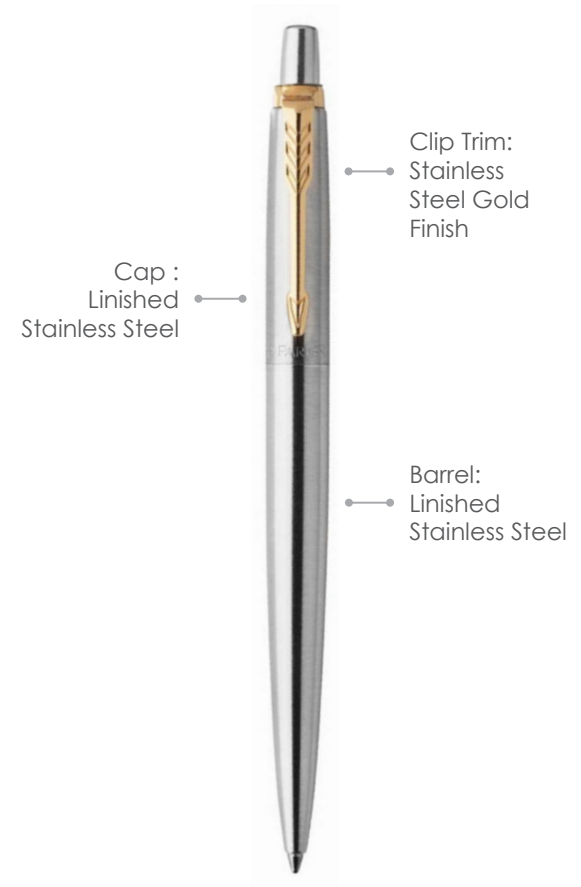

Jotter

Stainless Steel Gold Trim Ballpoint - MADE IN FRANCE
1953345