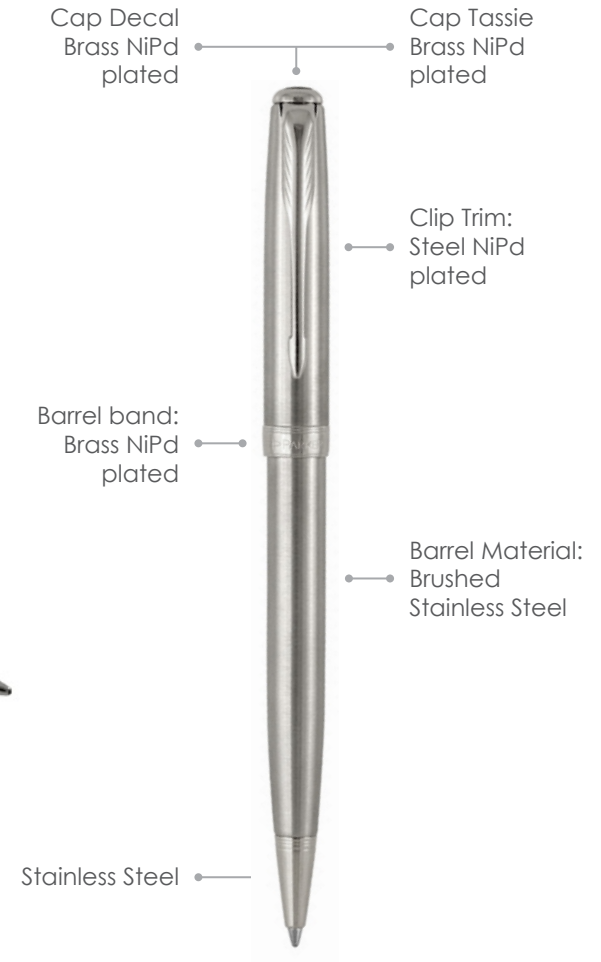

Sonnet

Stainless Steel Chrome Trim Ballpoint - MADE IN FRANCE
S20081048

Packaging info

Shipping Carton Qty: 80
Shipping Carton Size:
41.5 x 37.8 x 29.5cm (LxWxH)
Carton Weight (kg): 17

Print Area

Pad Print: 40 x 7mm

Engrave Area

Engrave: 40 x 7mm
Engrave Color: Silver