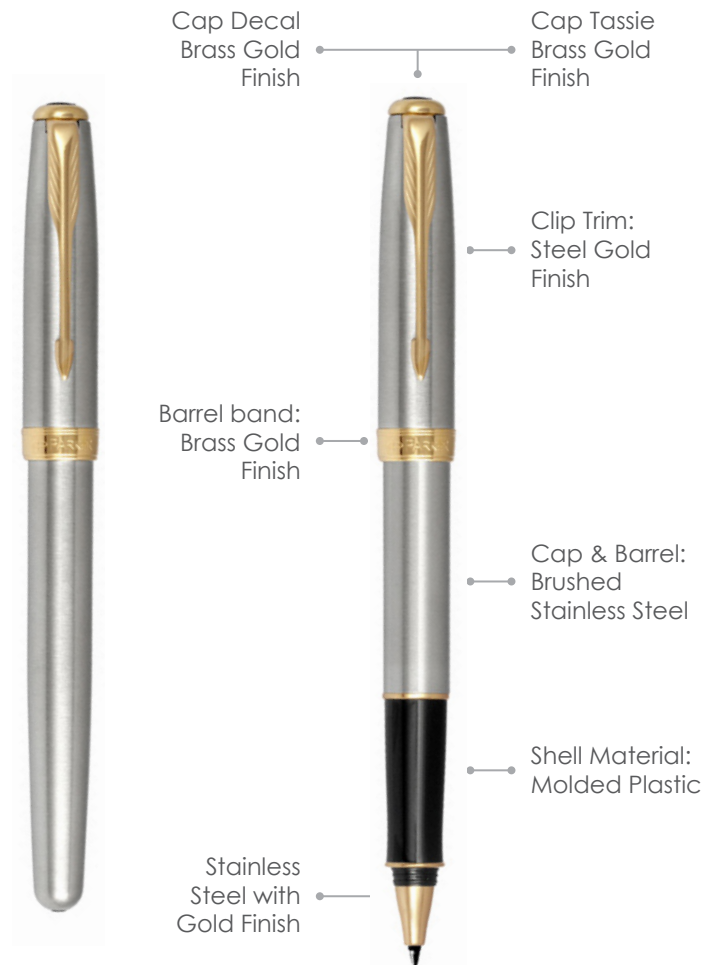

Packaging info

Shipping Carton Qty: 80
Shipping Carton Size:
41.5 x 37.8 x 29.5cm (LxWxH)
Carton Weight (kg): 17

Print Area

Pad Print: 40 x 7mm

Engrave Area

Engrave: 40 x 7mm
Engrave Color: Silver