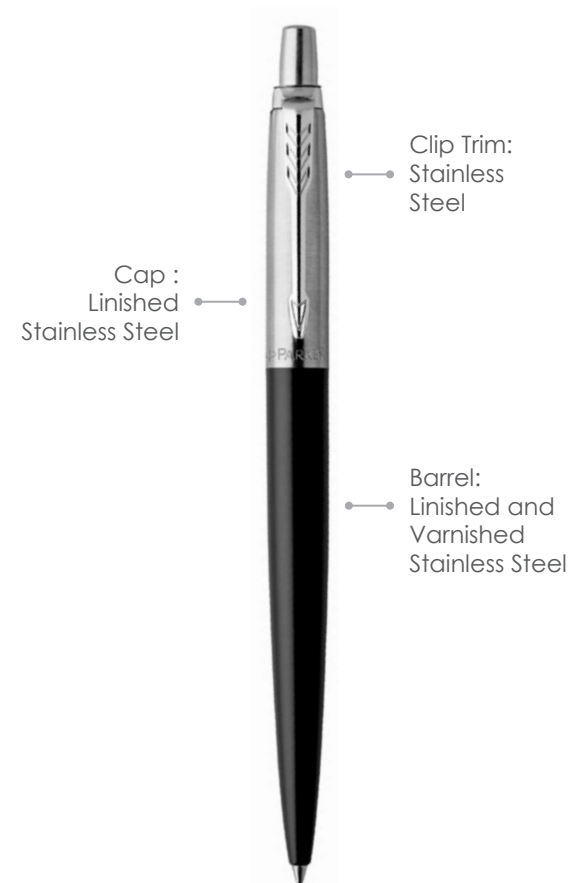

Jotter

Bond Street Lacquer Black Chrome Trim Ballpoint - MADE IN FRANCE
1953346

Packaging info

Shipping Carton Qty: 300
Shipping Carton Size:
60.1 x 37.2 x 27.6cm (LxWxH)
Carton Weight (kg): 18.1

Print Area

Pad Print: 40 x 7mm

Engrave Area

Engrave: 40 x 7mm
Engrave Color: Silver