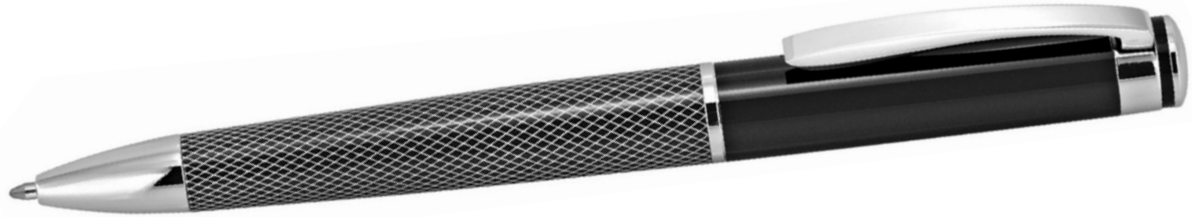

AM028 Norfolk Metal Ballpoint Pen

The PenlineSwiss Norfolk Metal Ballpoint Pen oozes class and can be printed or laser engraved on either barrel or cap.

The metal barrel houses a twist action, retractable ballpoint delivering black ink (PenlineSwiss refill made in Switzerland - 5,900m).

Your client's promotional logo couldn't find a better home, with either pad print or chrome finish laser engrave available.

- Genuine Carbon Fibre/Metal barrel
- Twist Action Retractable ballpoint
- Black ink

Packaging info

Shipping Carton Qty: 500
Shipping Carton Size:
33.5 x 17.5 x 33.5cm (LxWxH)
Carton Weight (kg): 18.7