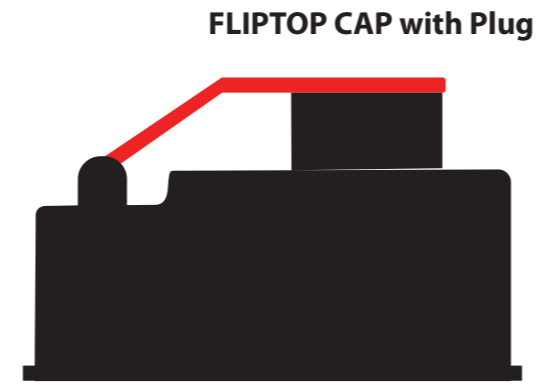

COLOUR RANGE FOR ALL TRITAN BOTTLES

TINT COLOURS

PEARL COLOURS

METALLIC COLOURS

LID OPTIONS AVAILABLE ON ALL TRITAN BOTTLES AND COLOUR CHART

FLIPTOP CAP with Plug

- Fliptop Cap Colours**
-  Black
  -  White
  -  Silver