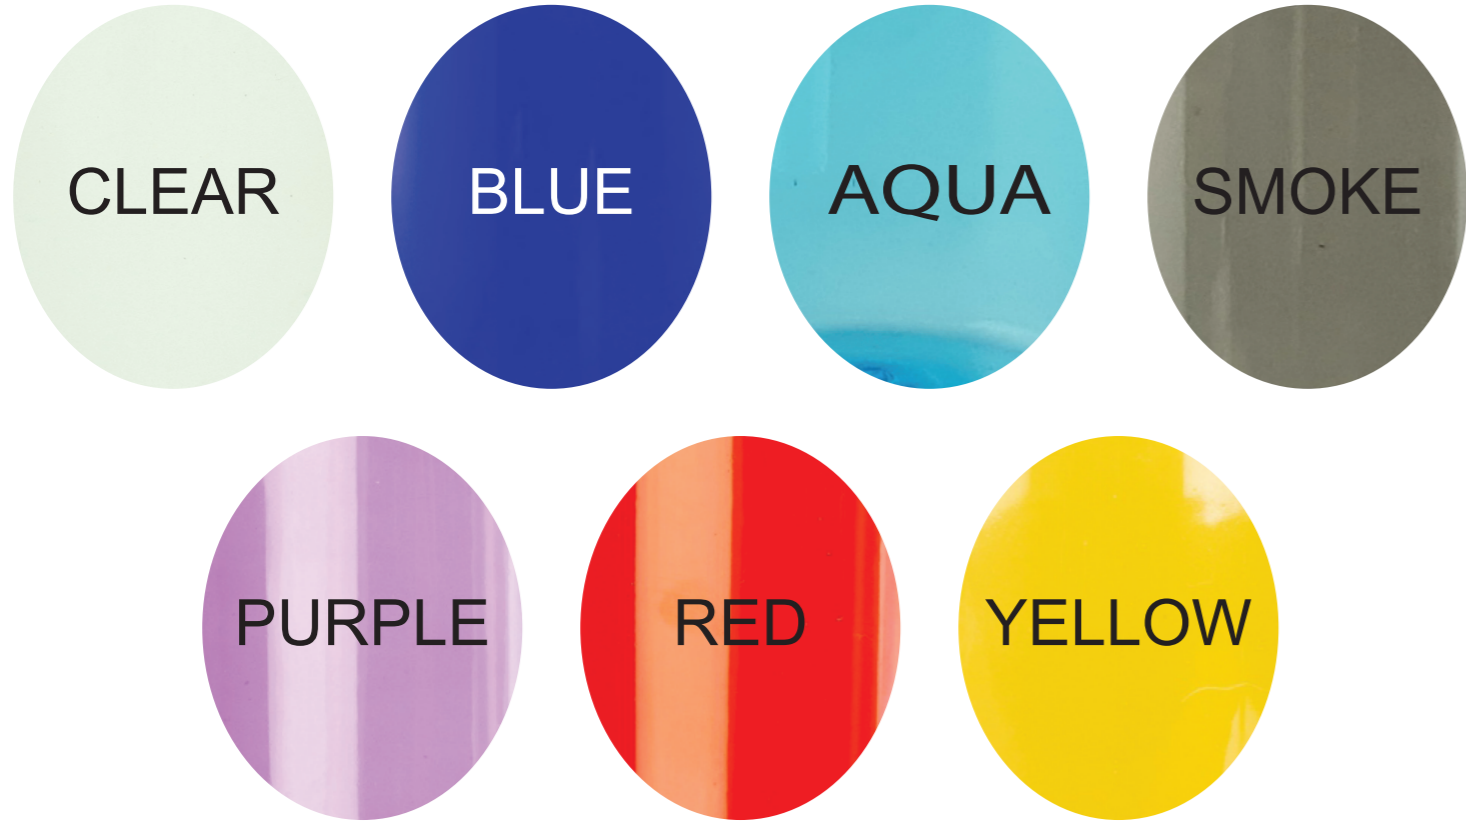

COLOUR RANGE FOR ALL TRITAN BOTTLES

TINT COLOURS

PEARL COLOURS

METALLIC COLOURS

LID OPTIONS AVAILABLE ON ALL TRITAN BOTTLES AND COLOUR CHART

FLIPTOP CAP with Plug

- Fliptop Cap Colours**
-  Black
  -  White
  -  Silver

- Plug Colours**
-  Yellow
  -  Red
  -  Reflex Blue
  -  Green
  -  Light Blue
  -  White
  -  Black

SIPPER STRAW LID

Sipper Straw Cap Colours

-  Black
-  White

SCREWTOP CAP

**Screwtop Cap Colours**

-  White
-  Yellow
-  Red
-  Reflex Blue
-  Silver
-  Black
-  Translucent AQUA
-  Green