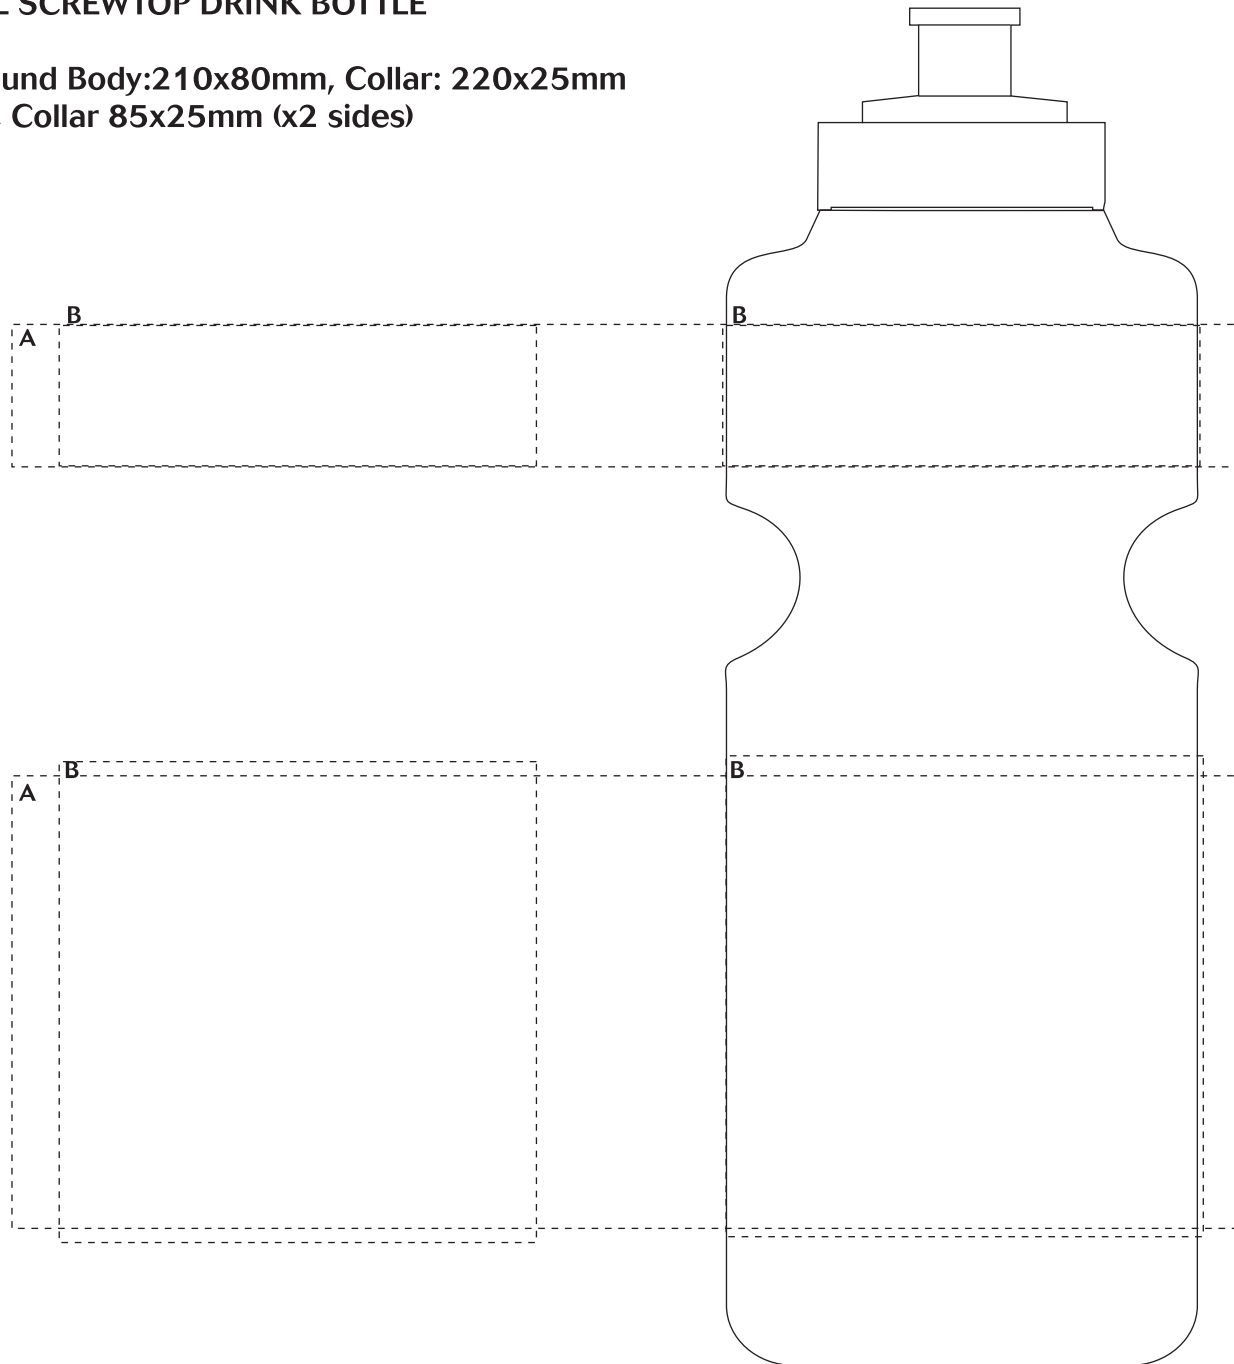

PRODUCT: 750ML SCREWTOP DRINK BOTTLE
SHOWN AT: 75%
PRINT AREA(S): A: Wraparound Body:210x80mm, Collar: 220x25mm
B: Normal Body: 80x85mm, Collar 85x25mm (x2 sides)
PRINT TYPE: SCREEN
COMMENTS:

N.B. THESE DRAWINGS ARE PROVIDED TO SHOW THE POSITION & SIZE OF PRINT ON THE PRODUCT - PLEASE TREAT DRAWINGS AS REPRESENTATIVE ONLY. IF IN DOUBT, PLEASE ASK FOR A SAMPLE OR IMAGE